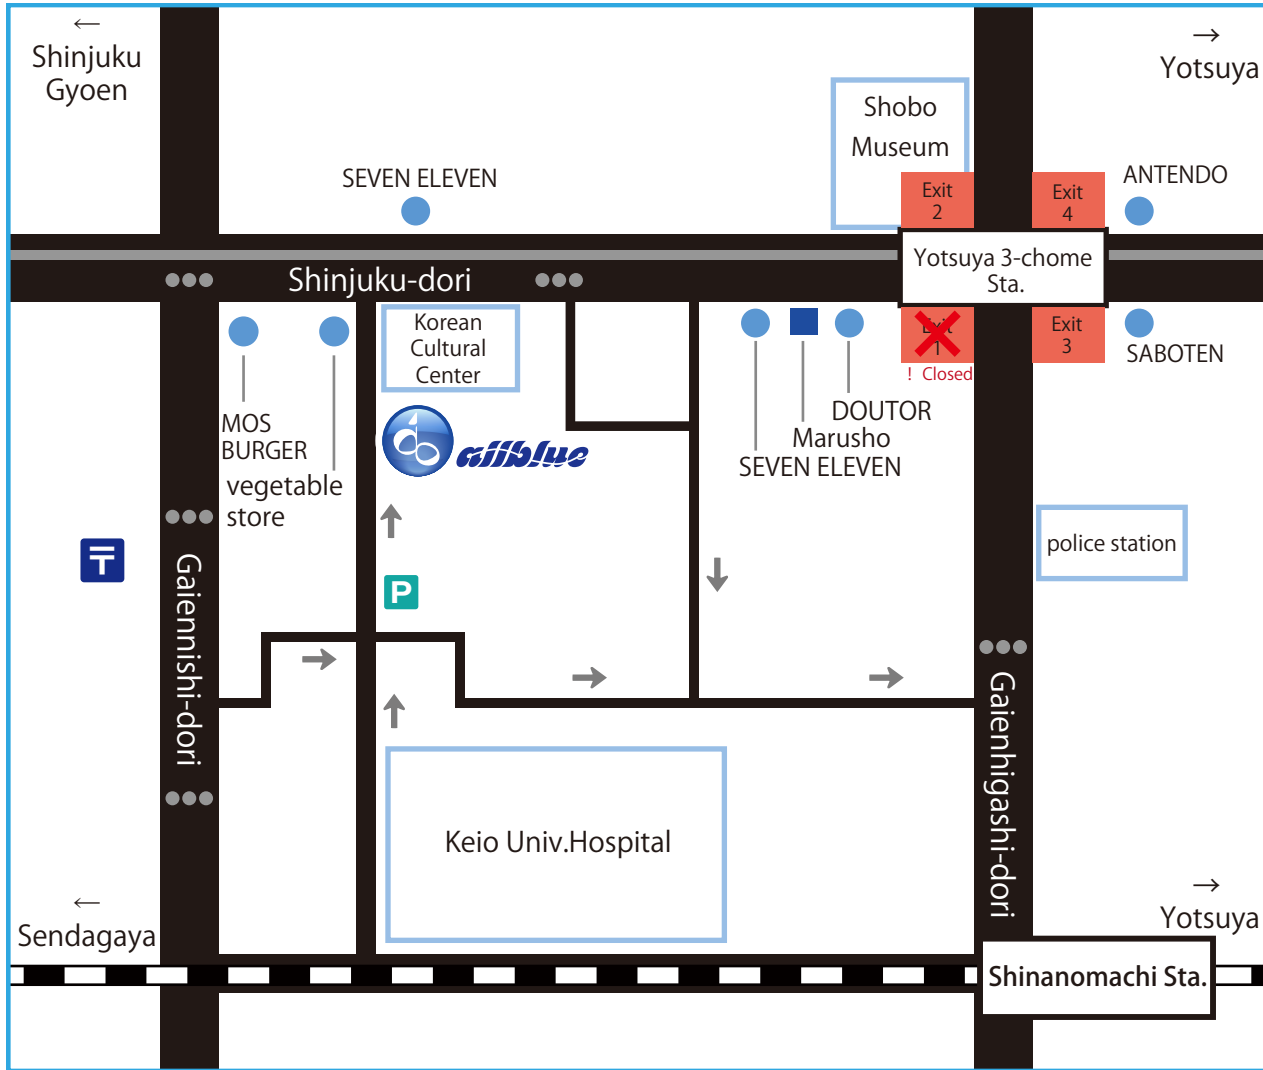

有限会社オールブルー Co., Ltd. AllBlue
〒160-0015 #B1 20-4 Daikyochō, Shinjuku-ku, Tokyo-to
TEL 03-5368-0768 FAX 03-5368-0745

Apartment on the roof green on a wall of brick.

You enter a gate, and it's right one.

5 minutes walk from Marunouchi subway Yotsuya 3-chome Sta.
10 minutes walk from JR Shinanomachi Sta.

*Cannot come from the Shinjuku-dori by car. When you come by car, please contact us beforehand.